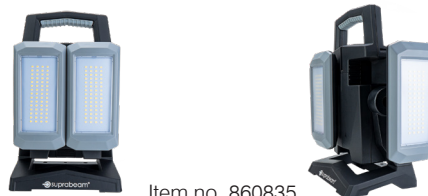

SUPRABEAM W6r

Item no. 860835

Technical Data

Material housing:	Plastic
Dimensions (L×Ø):	288×176×131 mm
Weight:	2'410 g
Protection category:	IP54 / IK07
Operating range of temperature:	-10°C to +40°C
Power source:	Li-Ion 14.8 V, 5'200 mAh, 76.96 Wh
Colour temperature :	5'700 K
Light range:	80 m
Light output levels:	
– Max:	4'600 lm
– High:	3'000 lm
– Medium:	1'500 lm
– Low:	750 lm
Luminous period:	
– Max:	2 h 15 min
– High:	3 h 30 min
– Medium:	7 h
– Low:	14 h
Special features:	– External battery with power-bank function – slewable 180°